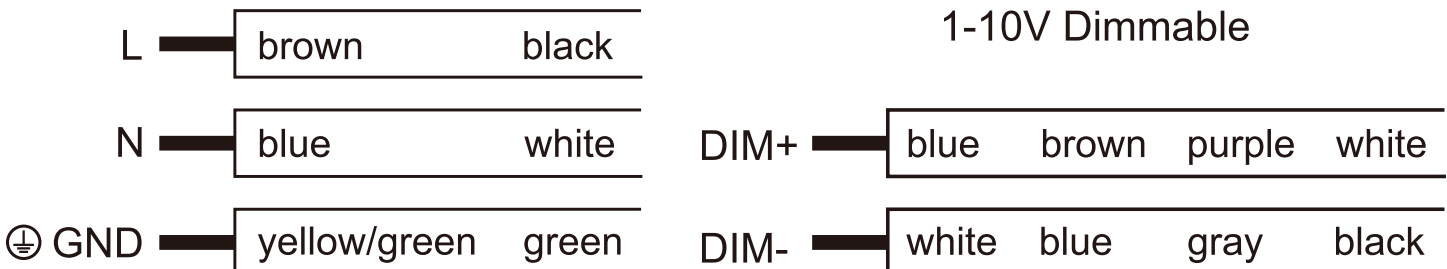

WIRING DIAGRAM: