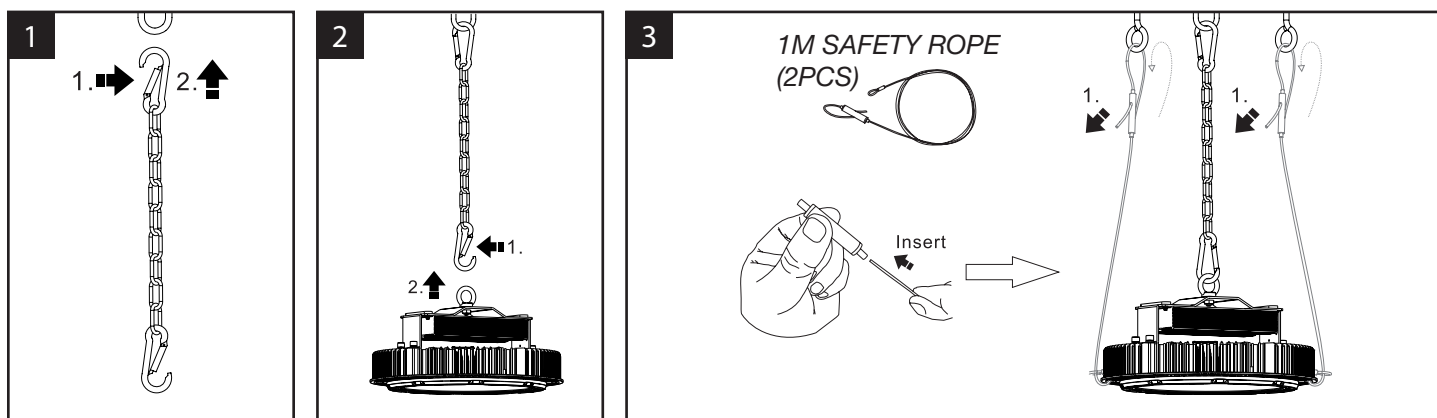

INSTALLATION:

ALWAYS TURN OFF THE POWER SUPPLY FROM MAIN CIRCUIT BREAKER FIRST!

CHAIN MOUNT