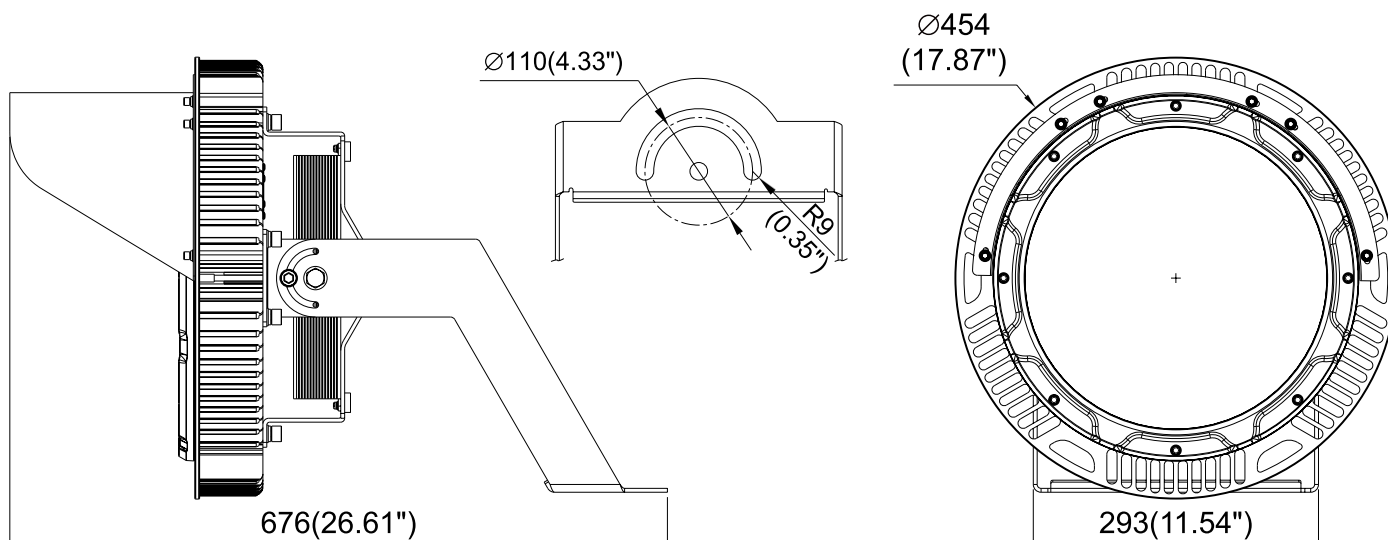

YOKE MOUNT W/VISOR (OPTIONAL ACCESSORIES)