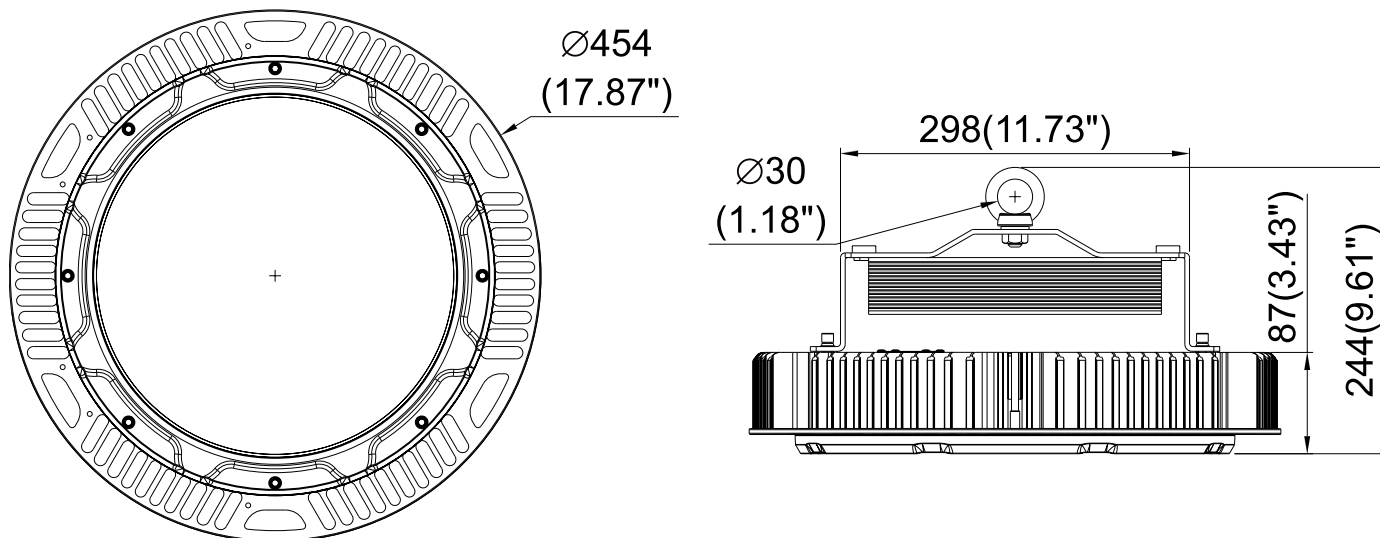

INSTALLATION:

ALWAYS TURN OFF THE POWER SUPPLY FROM MAIN CIRCUIT BREAKER FIRST!

CHAIN MOUNT