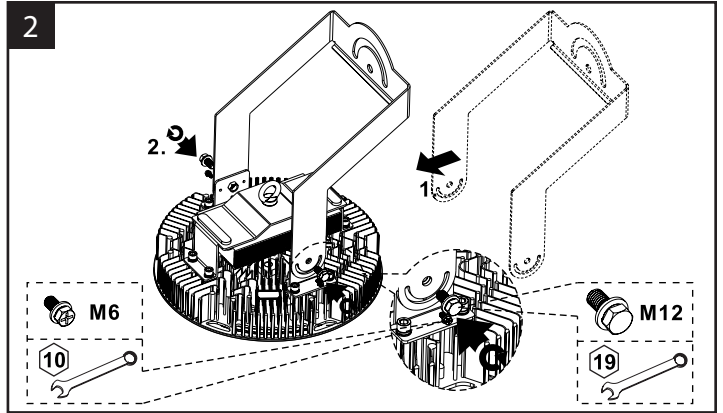

INSTALLATION: